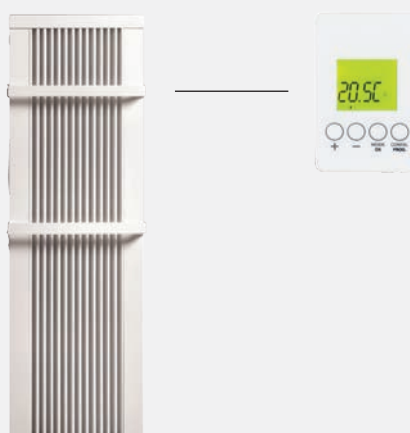

Bathroom Radiator

Towel radiator series HR with heat retention tablets

Bathroom radiator HR RF

Bath heating with **individually spot-Welded fins** surface white powder coated RAL 9003, only 70 mm deep, e.g. TPF-ECO (exclusive) and our TYDOM APP. Necessary for control over the Internet, range within the building approx. 30 m (depending on the type of construction), radio frequency 868 MHz (EN 300 200 standard), for ECO interface (see page 12-13).

IP 24

The TPF-ECO thermostat must be ordered separately for all RF models (see page 111).

Bathroom radiator HR DSM

Bathroom heater with **individually spot-Welded fins**, surface white powder-coated RAL 9003, only 70 mm deep, additionally with DSM thermostat. The DSM thermostat can be controlled via DSM interface (to be ordered separately, see p. 111) over the internet with the free TECHNOTHERM APP. Separate temperatures and various time programs can be set for each room (see p. 8-9).

IP 24

All RAL colors are available upon request.
Extra charge: 245,20 €

Model	Power [KW]	Dimensions B x H x T [mm]	Weight [kg approx.]	Order number	Price [Euro]
HR 1200 RF	1,20	380 x 1240 x 70	35,00	450 112 953	1266,27
HR 1200 DSM	1,20	380 x 1240 x 70	35,00	450 112 973	1286,75